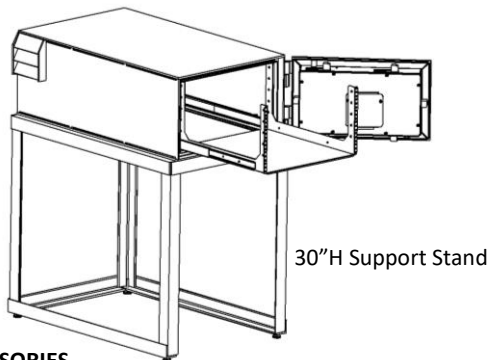

### TECHNICAL SPECIFICATIONS

<b>Model</b>	<b>TSM131WD</b>
Rec. Heat Load:	150 - 475 Watts
Rack:	6Ux20"D slide-out rack, 85lb capacity
Weight:	355lbs
Dimensions:	13"H x 21.5"W x 36"D*
	add 2.75" to width for vents
	add 4.6" to depth for handle and cable exit
	*(Custom Depths Available)
Door Opening:	11"H x 19.5"W
Internal Space:	12.5"H x 21"W x 26"D
Power:	115VAC, 50/60Hz, 0.5A (cooling fans)
Noise Levels:	10dBA at 75°F up to 40dBA at 95°F
Cable Count:	Up to 35 (Cat5) incoming "Black"
	Up to 35 (Cat5) outgoing "Red"

### GSA CLASS 5 FEDERAL SPECIFICATIONS:

**PHYSICAL PROTECTION:** Federal Specification AA-C-2786  
 20 man-hours against surreptitious entry  
 30 man-minutes against covert entry  
 10 man-minutes against forced entry

### FEATURES AT A GLANCE

- Smallest 19" rack-mount IPS Container on the market!
- GSA approved alternative to CAA or facility build-out
- Highest level class 5 physical protection available
- 6Ux20"D slide-out rack with push-button release for easy removal
- Ultra quiet temperature controlled cooling system
- Two feed-thru style cable entries for Red/Black separation
- Bottom mounting holes for added bolt-down security
- Mounting bracket for optional PDS junction box
- 5-outlet power strip with 15ft cord included
- Flat bottom design reduces floor loading