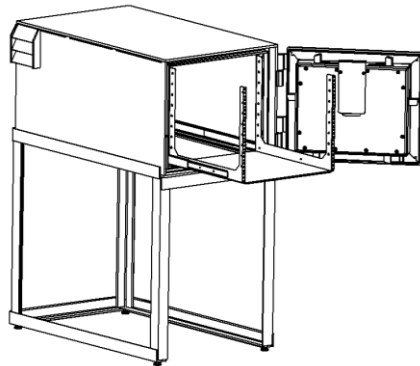

### TECHNICAL SPECIFICATIONS

<b>Model</b>	<b>TSM191D</b>
Rec. Heat Load:	175 - 550 Watts
Rack:	9Ux20"D slide-out rack, 85lb capacity
Weight:	725lbs
Dimensions:	19.5"H x 23"W x 39"D*
	add 2.75" to width for vents
	add 4.6" to depth for handle and cable exit
	*(Custom Depths Available)
Door Opening:	16.75"H x 20.25"W
Internal Space:	18.75"H x 22.25"W x 29"D
Power:	115VAC, 50/60Hz, 0.5A (cooling fans)
Noise Levels:	10dBA at 75°F up to 40dBA at 95°F
Cable Count:	Up to 35 (Cat5) incoming "Black"
	Up to 35 (Cat5) outgoing "Red"***
	** (Optional Enlarged Cable Entry Available)

### FEATURES AT A GLANCE

- GSA approved alternative to CAA or facility build-out
- Highest level class 5 physical protection available
- 9Ux20"D slide-out rack with push-button release for easy removal
- Ultra quiet temperature controlled cooling system
- Two feed-thru style cable entries for Red/Black separation
- Mounting bracket for optional PDS junction box
- 5-outlet power strip with 15ft cord included
- Flat bottom design reduces floor loading